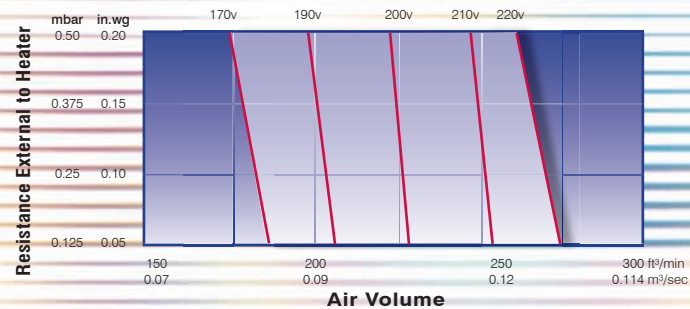

Fan Performance Graph

RELIABILITY YOU CAN TRUST

Rhosili Road, Brackmills, Northampton NN4 7LZ Telephone: 01604 762881 Fax: 01604 767408

In the interests of continuous development Johnson & Starley reserve the right to change specification without prior notice.

Publication No. ZZ989-4
August 2009