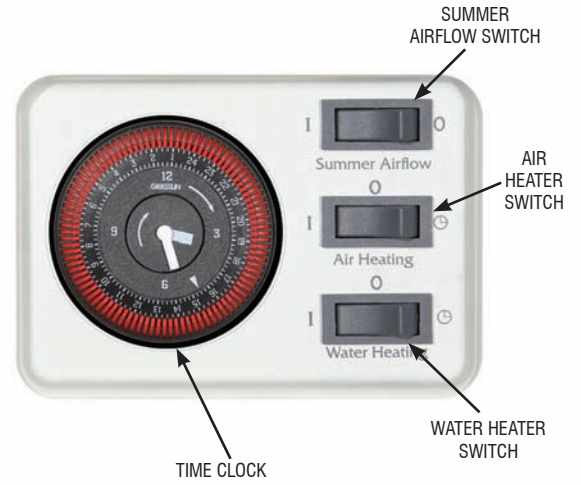

Johnson & Starley

Hi-Spec J25

Warm Air Heater

Gas Fired, Open Flue, Downflow Air Heater

Designed for replacing early compact air heaters and upgrading systems to modern standards of comfort and efficiency. HI-SPEC J25 is a gas fired, open flue, downflow air heater, with an output of 5.6 - 7.3kW (19,000 - 25,000 Btu/h)

FEATURES

- **Basic Control As Standard**
- **System E-T Modulating Control Optional**
- **Cleanflow Electronic Air Filtration Optional**
- **OXYPILOT - Atmosphere Sensing Device**
Fitted As Standard
- **Summer Air Circulation As Standard**
- **Circulator Water Heater Optional**
(Internally Fitted)

Output: HIJAN 6 = 3.3kW - 3.8kW
(11,340 - 13,000 Btu/h)

Installation Options: Compartment

Fully Compliant with
PART L
BUILDING REGULATIONS

RELIABILITY YOU CAN TRUST

www.johnsonandstarley.co.uk

Features

1. Air Filter
2. Air Circulator Fan
3. Heat Exchanger Access Cover
4. Data Plate
5. Time Control Module
6. Multi-Functional Control
7. Fan Delay/Overheat (Limit) Control
8. Viewing Port
9. Pilot Burner
10. Burner Bar Assembly
11. Thermista-stat (System E-T Model)
12. Gas Supply Pipe
13. Heat Shield
14. Piezo Igniter Unit
15. Union Gas Cock
16. Water Heater (Optional HIJAN - 6)

Control Clock

Specifications

| HI-SPEC J25 | | | | |
|--------------------------------------|------------|--------|-------------------------------|-----|
| INPUT | kW | Btu/h | MJ/h | |
| Low | 7.6 | 25,780 | 27.1 | |
| High | 9.7 | 33,250 | 35.1 | |
| OUTPUT | kW | Btu/h | MJ/h | |
| Low | 5.6 | 19,000 | 20.0 | |
| High | 7.3 | 25,000 | 26.4 | |
| WEIGHT | Air Heater | | Air Heater & Water Circulator | |
| | Kgs | lbs | Kgs | lbs |
| | 38.0 | 84 | 45.0 | 101 |
| Flue Diameter 100mm | | | | |
| HIJAN 6 WATER CIRCULATOR (if fitted) | | | | |
| INPUT | kW | Btu/h | MJ/h | |
| | 4.4 | 15,000 | 15.83 | |
| OUTPUT | kW | Btu/h | MJ/h | |
| | 3.32 | 11,340 | 11.96 | |