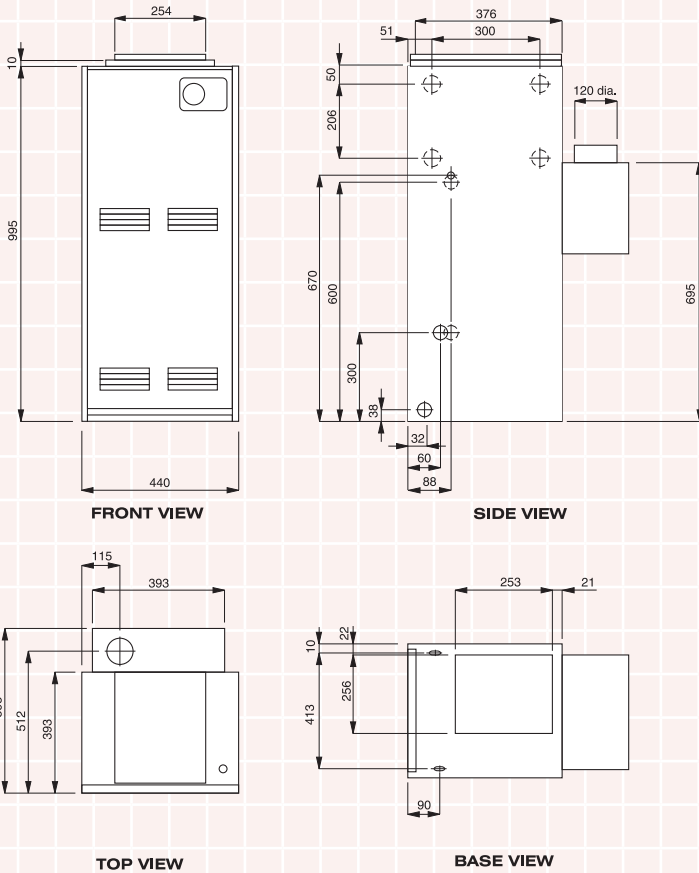

Dimensions