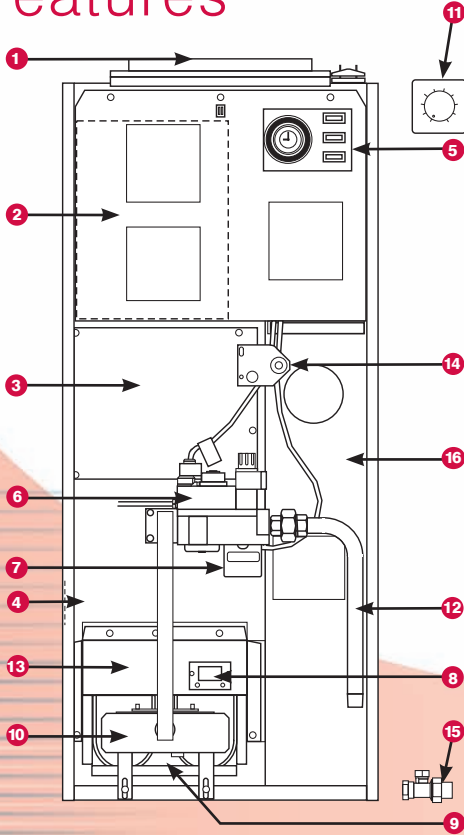

Output: HIJAN 6 = 3.3kW - 3.8kW
(11,340 - 13,000 Btu/h)

Installation Options: Compartment

Fully Compliant with
PART L
BUILDING REGULATIONS

RELIABILITY YOU CAN TRUST

www.johnsonandstarley.co.uk

Features

1. Air Filter
2. Air Circulator Fan
3. Heat Exchanger Access Cover
4. Data Plate
5. Time Control Module
6. Multi-Functional Control
7. Fan Delay/Overheat (Limit) Control
8. Viewing Port
9. Pilot Burner
10. Burner Bar Assembly
11. Thermista-stat (System E-T Model)
12. Gas Supply Pipe
13. Heat Shield
14. Piezo Igniter Unit
15. Union Gas Cock
16. Water Heater (Optional HIJAN - 6)

Control Clock

Specifications

| HI-SPEC J25 | | | | |
|--------------------------------------|------------|--------|-------------------------------|-----|
| INPUT | kW | Btu/h | MJ/h | |
| Low | 7.6 | 25,780 | 27.1 | |
| High | 9.7 | 33,250 | 35.1 | |
| OUTPUT | kW | Btu/h | MJ/h | |
| Low | 5.6 | 19,000 | 20.0 | |
| High | 7.3 | 25,000 | 26.4 | |
| WEIGHT | Air Heater | | Air Heater & Water Circulator | |
| | Kgs | lbs | Kgs | lbs |
| | 38.0 | 84 | 45.0 | 101 |
| Flue Diameter 100mm | | | | |
| HIJAN 6 WATER CIRCULATOR (if fitted) | | | | |
| INPUT | kW | Btu/h | MJ/h | |
| | 4.4 | 15,000 | 15.83 | |
| OUTPUT | kW | Btu/h | MJ/h | |
| | 3.32 | 11,340 | 11.96 | |